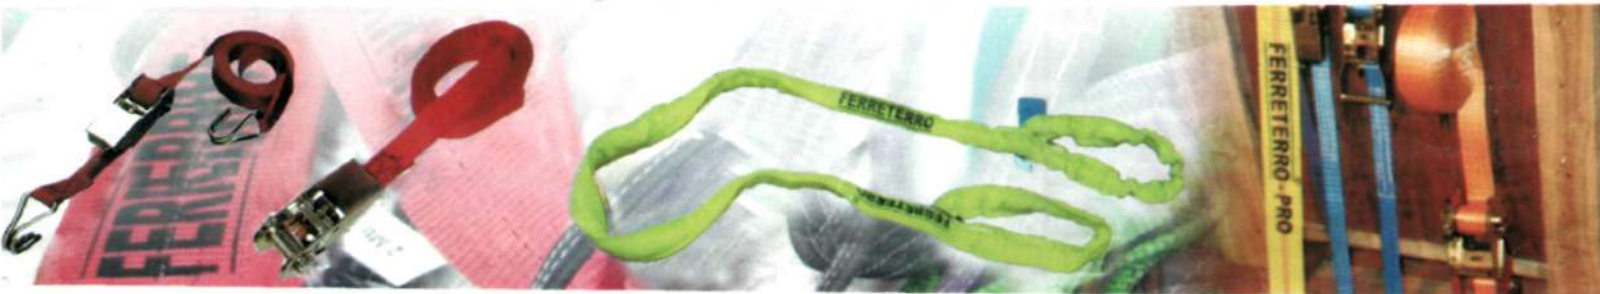

Webbing Slings

SAFETY FACTOR 7 : 1

D u p l e x S l i n g

Factor	Width (mm)	WLL in kg with one webbing sling					WLL in kg with two webbing sling			
		straight lift	choke hitch	basket inclination angle			straight inclination angle		choke inclination angle	
		1,0	0,8	up to 7	7-45	45-60	7-45	45-60	7-45	45-60
		1,0	0,8	2,0	1,4	1,0	1,4	1,0	1,12	0,8
1,000 kg.	violet 25,50	1,000	800	2,000	1,400	1,000	1,400	1,000	1,120	800
2,000 kg.	green 50	2,000	1,600	4,000	2,800	2,000	2,800	2,000	2,240	1,600
3,000 kg.	yellow 75	3,000	2,400	6,000	4,200	3,000	4,200	3,000	3,360	2,400
4,000 kg.	black 100	4,000	3,200	8,000	5,600	4,000	5,600	4,000	4,480	3,200
5,000 kg.	red 125	5,000	4,000	10,000	7,000	5,000	7,000	5,000	5,600	4,000
6,000 kg.	brown 150	6,000	4,800	12,000	8,400	6,000	8,400	6,000	6,720	4,800
8,000 kg.	blue 200	8,000	6,400	16,000	11,200	8,000	11,200	8,000	8,960	6,400
10,000 kg.	orange 250	10,000	8,000	20,000	14,000	10,000	14,000	10,000	11,200	8,000
12,000 kg.	orange 300	12,000	9,600	24,000	16,800	12,000	16,800	12,000	13,440	9,600

S i n g l e P l y S l i n g s

Factor	Width (mm)	1,000	800	2,000	1,400	1,000	1,400	1,000	1,200	800
1,000	violet 50	1,000	800	2,000	1,400	1,000	1,400	1,000	1,200	800
1,500	white 75	1,500	1,200	3,000	2,100	1,500	1,680	1,200	1,680	1,200
2,000	green 100	2,000	1,600	4,000	2,800	2,000	2,800	2,800	2,240	2,240

All our Slings Confirm to EN 1492-1 Standards